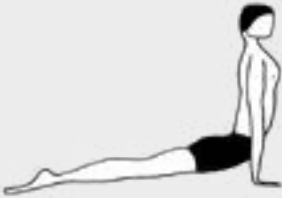

# Sun Salutation A

**Inhale** up dog  
(gaze eyebrow centre)

**Exhale** down dog  
5 breaths  
(gaze navel)

**Inhale** jump back  
(gaze nose)

**Exhale** fold down  
(gaze nose)

**Inhale** stand up  
(gaze nose)

# Sun Salutation B

**Inhale** into chair  
(gaze thumbs)

**Exhale** fold  
down  
(gaze nose)

**Inhale** look up  
(gaze nose)

**Exhale** jump back  
(gaze nose)

**Inhale** up dog  
(gaze eyebrow centre)

**Exhale** down dog  
(gaze navel)

**Inhale** warrior 1  
(gaze thumbs)

**Exhale** press up  
(gaze nose)

**Inhale** up dog  
(gaze eyebrow centre)

**Exhale** down dog  
(gaze navel)

**Inhale** warrior 1  
(gaze thumbs)

**Exhale** press up  
(gaze nose)