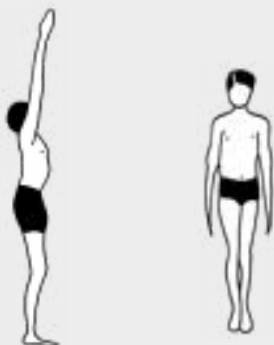

# Sun Salutation A

**Inhale** up dog  
(gaze eyebrow centre)

**Exhale** down dog  
5 breaths  
(gaze navel)

**Inhale** jump back  
(gaze nose)

**Exhale** fold down  
(gaze nose)

**Inhale** stand up  
(gaze nose)

# Sun Salutation B

**Inhale** into chair  
(gaze thumbs)

**Exhale** fold  
down  
(gaze nose)

**Inhale** look up  
(gaze nose)

**Exhale** jump back  
(gaze nose)

**Inhale** up dog  
(gaze eyebrow centre)

**Exhale** down dog  
(gaze navel)

**Inhale** warrior 1  
(gaze thumbs)

**Exhale** press up  
(gaze nose)

**Inhale** up dog  
(gaze eyebrow centre)

**Exhale** down dog  
(gaze navel)

**Inhale** warrior 1  
(gaze thumbs)

**Exhale** press up  
(gaze nose)